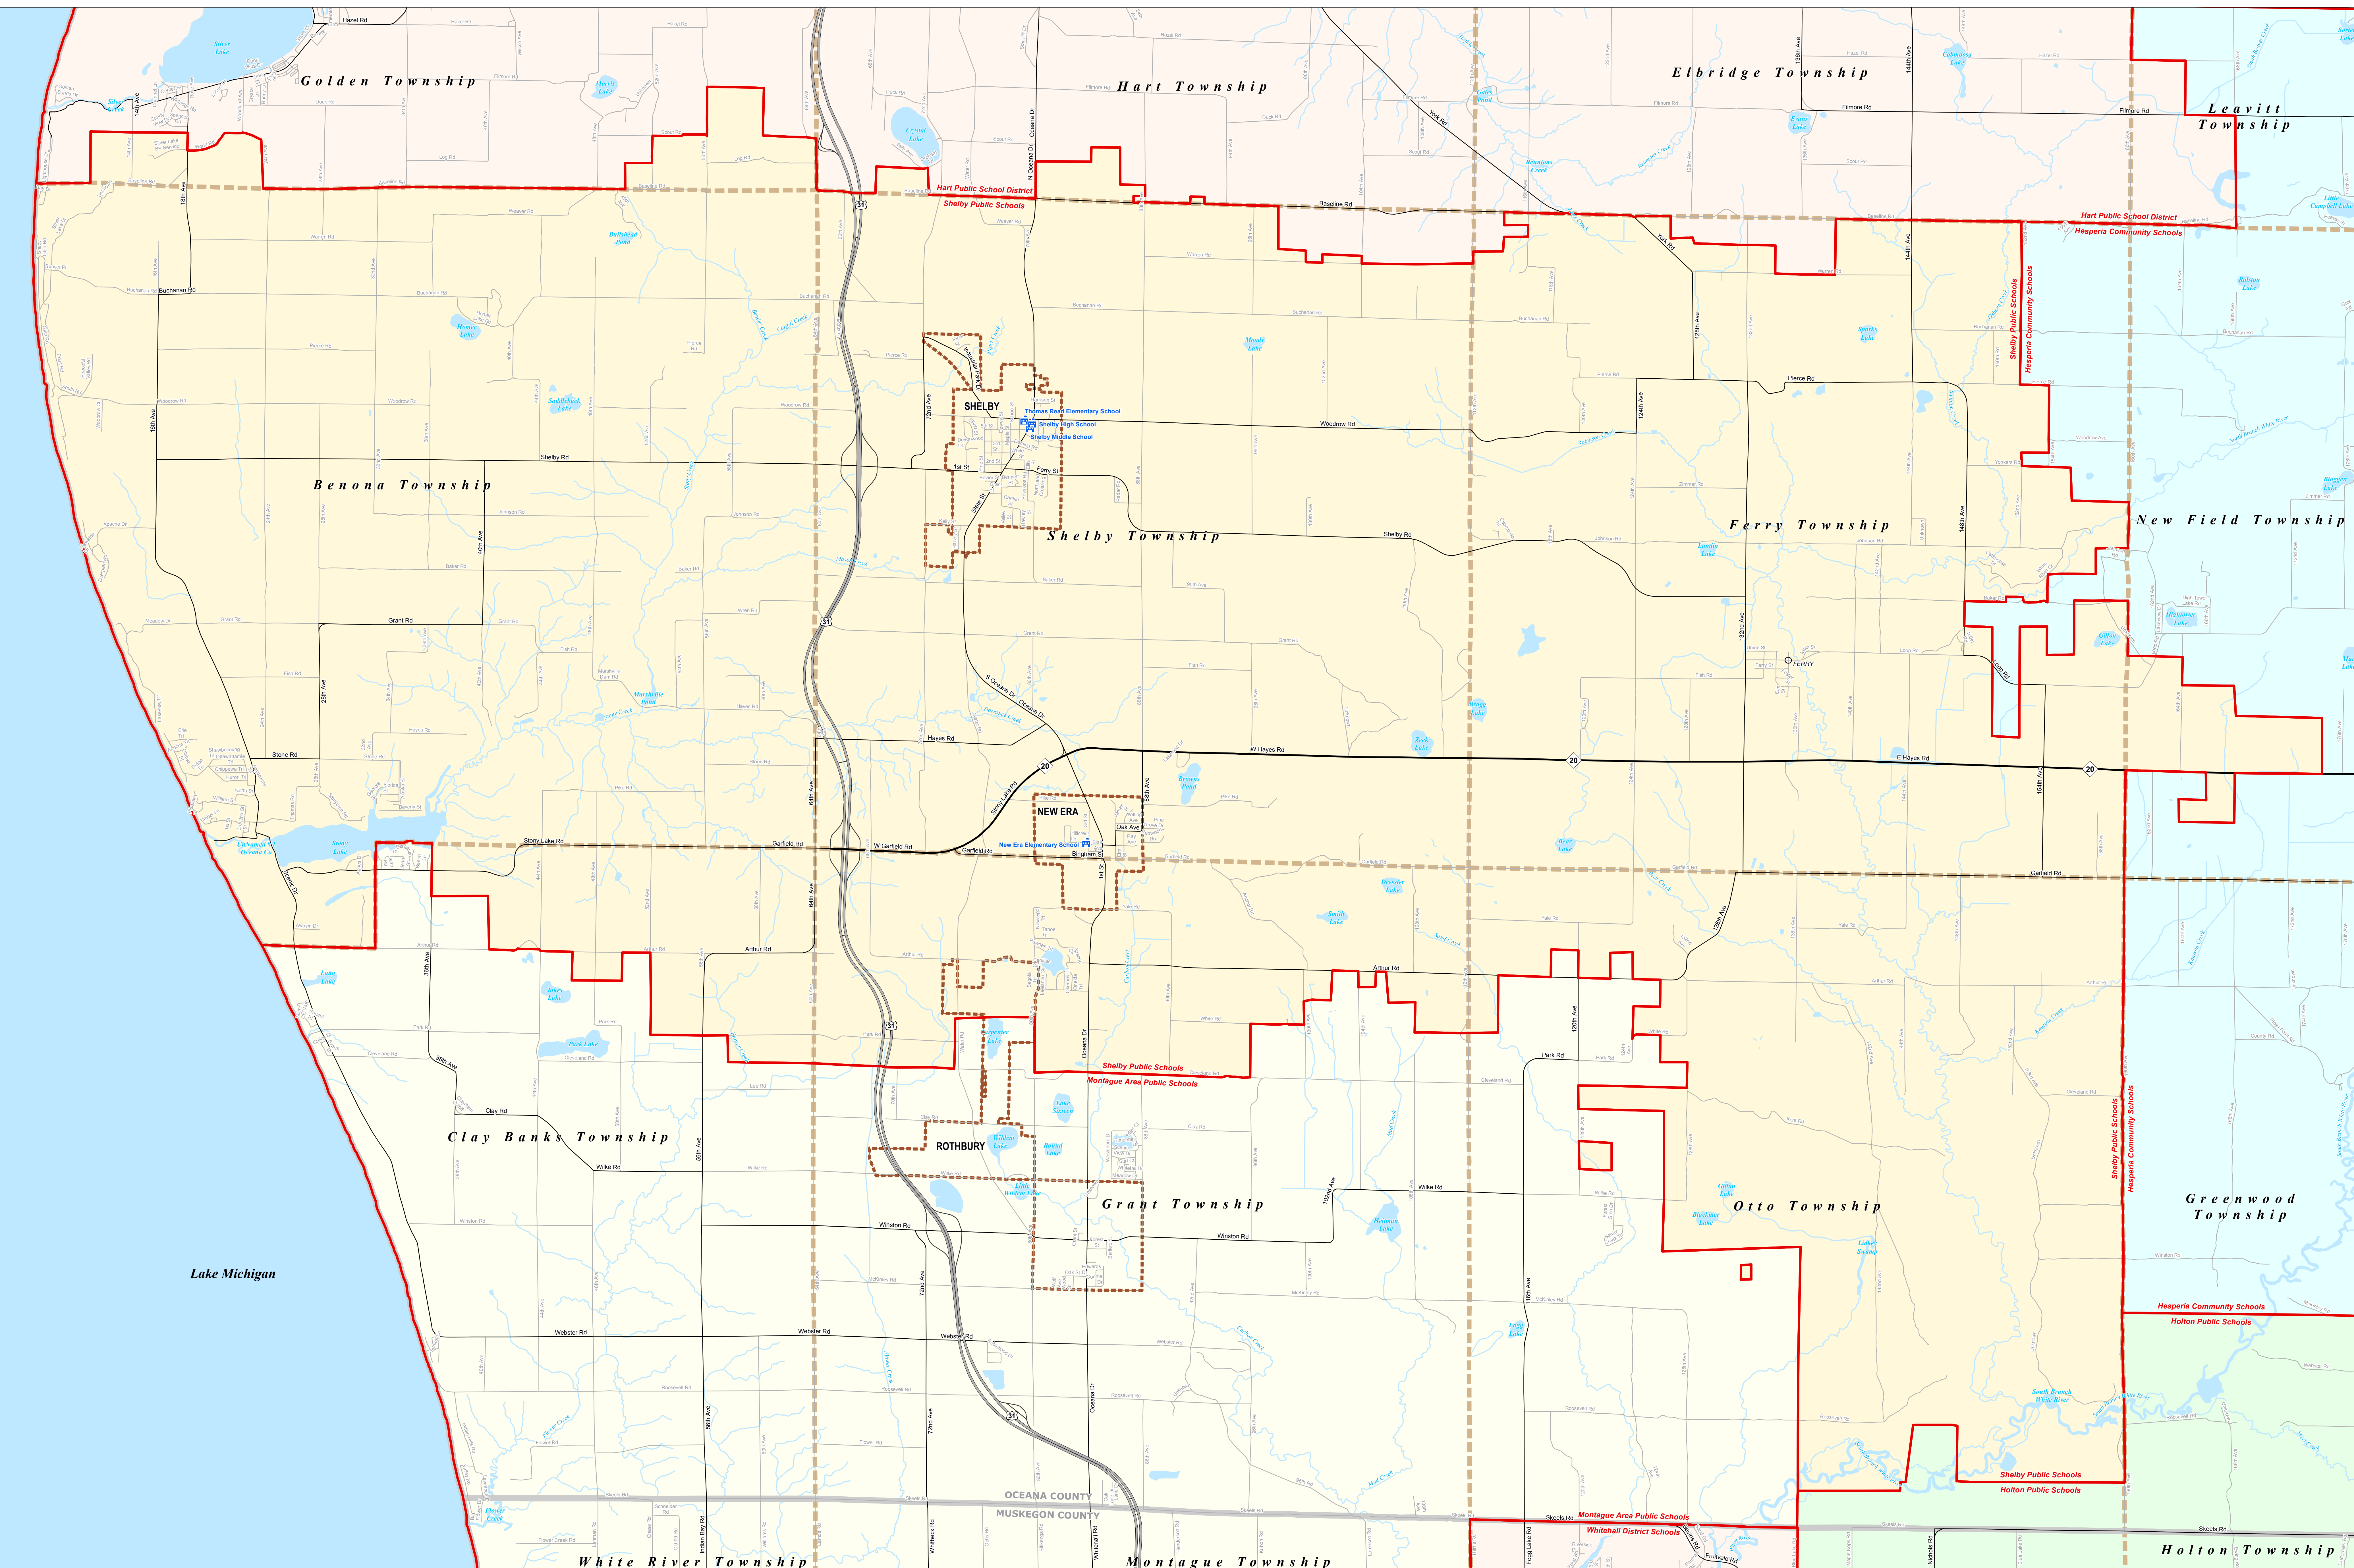

SHELBY PUBLIC SCHOOLS

Oceana Intermediate School District

0 0.25 0.5 Miles

All information presented in this publication is in the public domain and may be reproduced, reprinted, and redistributed as desired.

Legend	
School District	School
County	Water Feature
City	River, Stream, or Drain
Township	Railroad
Village	Freeway
Census Designated Place	Primary Road
	Local Road